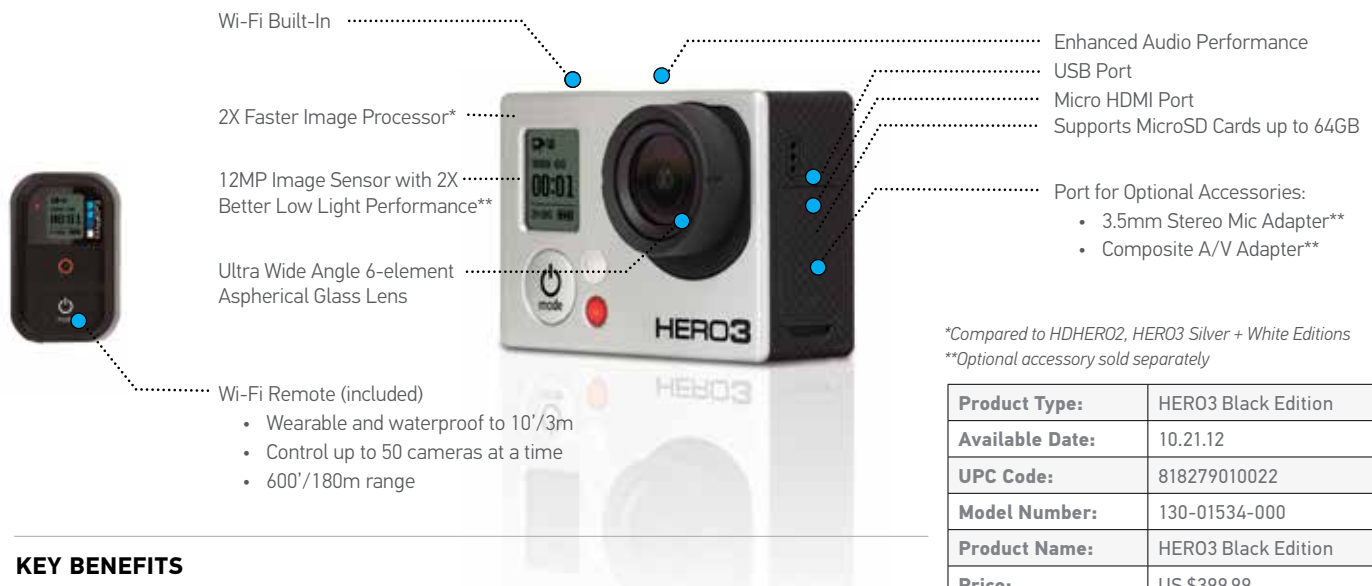

HERO3

BLACK EDITION

2X More Powerful again.

Smaller, lighter and 2X as powerful. The wi-fi enabled HERO3: Black Edition is the most advanced GoPro.

KEY CAMERA SPECS

- 📹 2.7k Cinema 30/1440p48fps
- 📹 1080p60 | 960p48 | 720p120fps
- 📷 12MP | 30 fps Burst
- 📶 Wi-Fi Built-In
- 📱 Wi-Fi Remote + App Compatible
- 🌟 Pro Low-Light Performance

Wi-Fi Built-In

2X Faster Image Processor*

12MP Image Sensor with 2X Better Low Light Performance**

Ultra Wide Angle 6-element Aspherical Glass Lens

Wi-Fi Remote (included)

- Wearable and waterproof to 10'/3m
- Control up to 50 cameras at a time
- 600'/180m range

KEY BENEFITS

- Wearable, mountable design
- Immersive, wide angle capture of your favorite activities
- Professional quality HD video & 12MP photos
- Built-in Wi-Fi enables remote control via included Wi-Fi Remote or live video preview and remote control on smartphones and tablets running the free GoPro app.
- Rugged housing is waterproof to 197ft/60M and captures sharp images above and below water
- Compatible with all GoPro mounts for attaching to gear, body, helmets, vehicles and more
- Compatible with LCD Touch BacPac™ and second generation Battery BacPac™
- Backwards compatible with older generation BacPacs
- Advanced camera settings include: video looping, continuous photo, simultaneous photo + video, Protune, manual white balance controls and more

KEY SPECS

- Professional 4k Cinema 12/2.7k Cinema 30/1440p 48 fps/1080p 60 fps/960p 100 fps/720p 120 fps/WVGA 240 fps and more video capture
- 12MP photo capture with 30 fps burst
- Wi-Fi Built-In
- Wi-Fi Remote Compatible (included)
- GoPro App Compatible (FREE)
- Professional Low-Light Performance
- 197' / 60m Waterproof Housing
- Assorted mounts and hardware included for attaching to helmets, gear and more